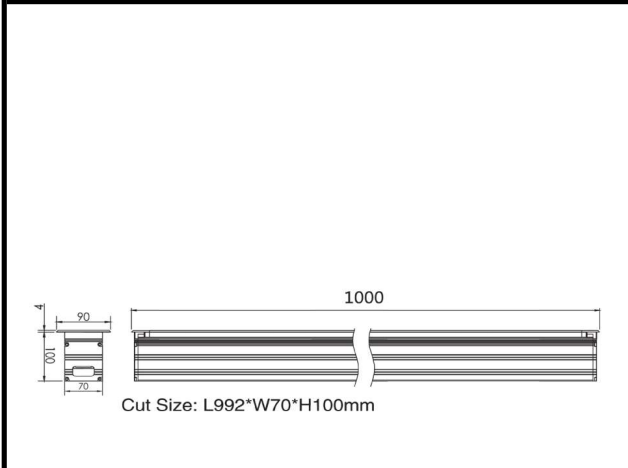

Sovitron Interior Pvt.Ltd.

Model Name	UNITY-2307 / DL-OSL-2307A-6(0.3M)
Description	linear Inground light

Technical description	Image
-----------------------	-------

Dimension	L=1000mm Cutout W=70mm With trim W=90mm H=100mm
Frame	Aluminum
Color Tempertaure	RGB
Power	7W
Total Luminous Flux	280 lm
Efficacy	40 lm/W
IP rating	67
Color Rendering	≥80
Mounting	Buried
Beam angle	5, 12.5, 20, 30, 45, 60, 15X30, 10X60 Degree
Optics	Tempered glass
Dimming	NON-Dimmable
Operating Voltage	220-240 VAC
Standard Lifetime	L70 minimum at 50,000 burning hours

Dimension diagram

Remarks:-